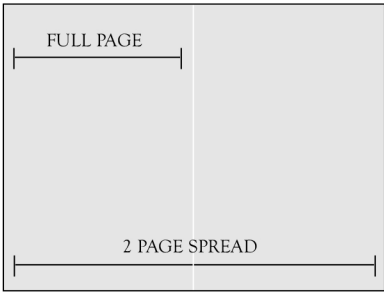

ADVERTISING SPECS

AD DIMENSIONS

Overall trim size of the magazine is 6.25" x 9.25"

Ad Type	Size	Live area
1/3 Page Horizontal	5.75" x 2.75"	
1/2 Page Horizontal	5.75" X 4.125"	
2/3 Page Horizontal	5.75" x 5.625"	
Full Page (no bleed)	5.75" x 8.5"	
Full Page (with bleed)	6.5" x 9.5" (includes .125" bleed on all sides)	5.75" x 8.75"
Two-Page Spread (with bleed)	12.75" x 9.5" (includes .125" bleed on all sides)	12" x 8.75"

On full page bleed ads, and two-page spread ads, please keep all type and live matter 1/4" from all trim edges.

MEDIA

All files must be submitted in digital format. Photo images and graphics must be saved in CMYK format at a minimum of 300 dpi. All digital art dimensions must conform to our ad sizes listed above.